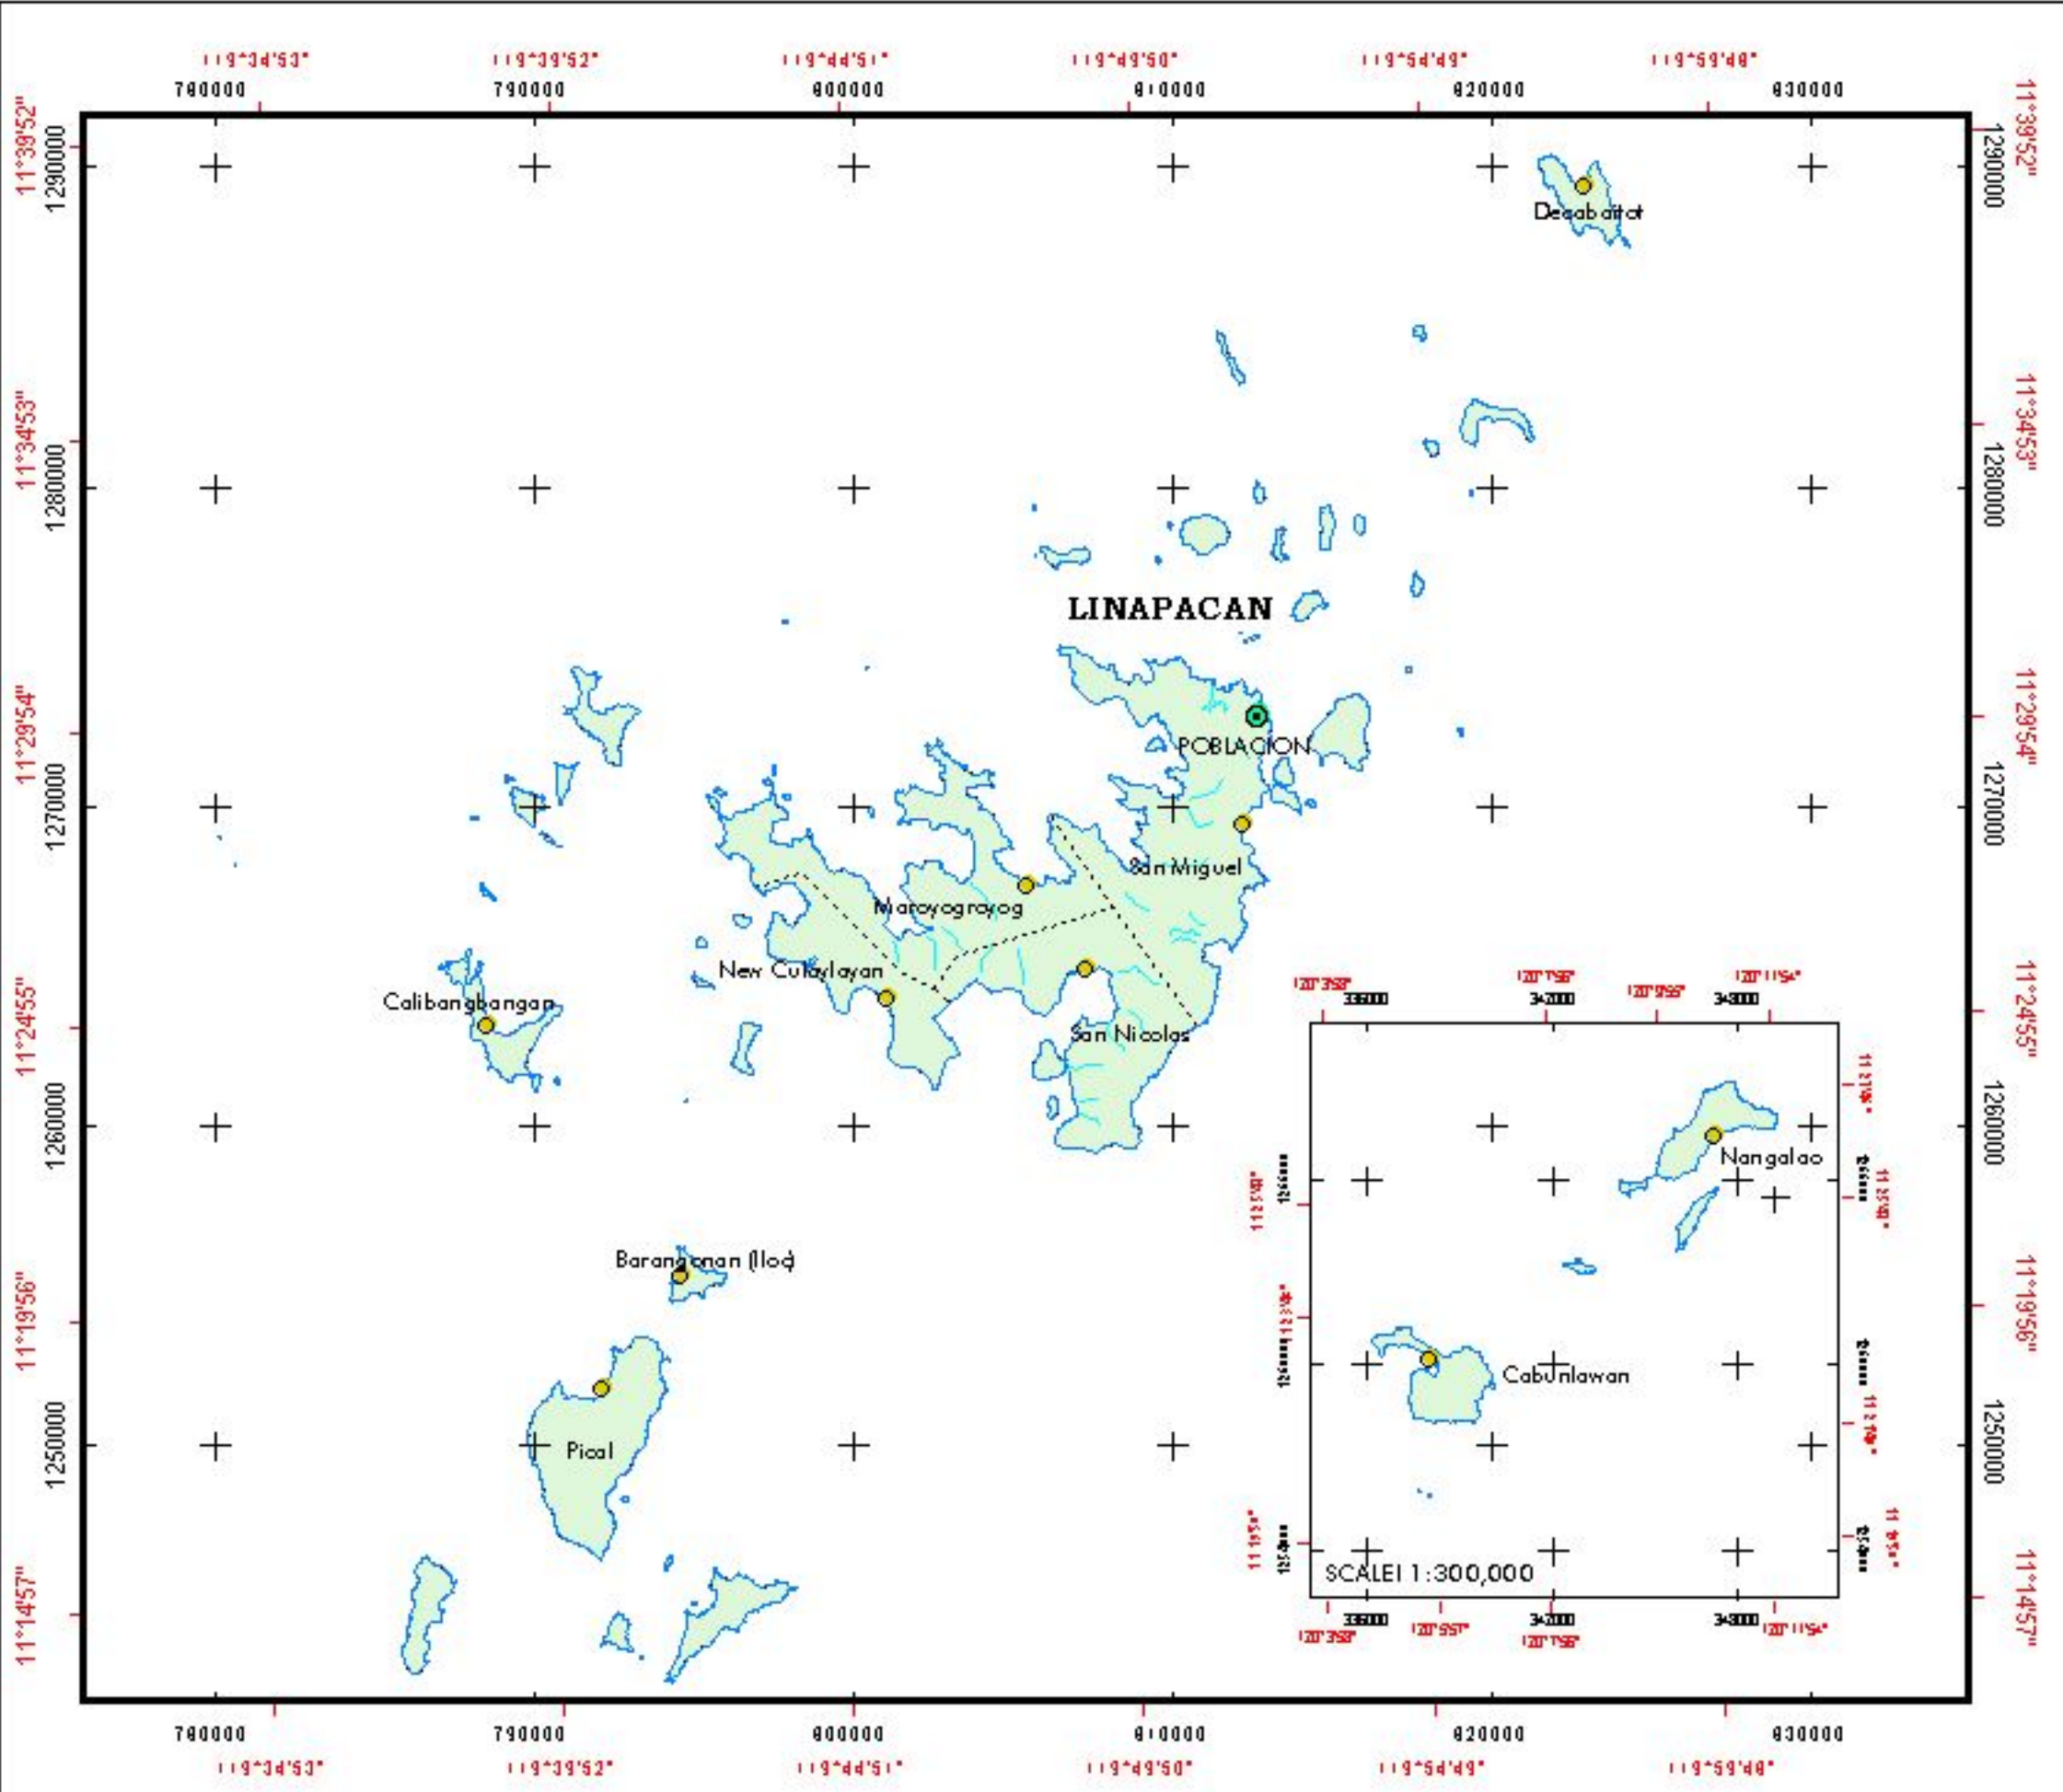

SCALE 1:290,000

MUNICIPALITY OF LINAPACAN

MUNICIPALITY OF LINAPACAN

SCALE 1:290,000

LEGEND:

- Municipal Site
- Barangay Site
- River
- Coastline
- ADMINISTRATIVE BOUNDARY**
- Municipal Boundary
- Barangay Boundary

SOURCES:
 Administrative boundaries from PRDO, LMB, Provincial Assessor's Office, and TDO of Municipalities
 Rivers from NAMRIA Topographic Maps, scale 1:50,000
 Roads from RTFRP GIS Survey (March 2012) and PRDO

This map is not an authority on administrative boundaries. Users noting errors are requested to notify the GIS unit of the Provincial Administrator's Office, Capitol, Palawan.