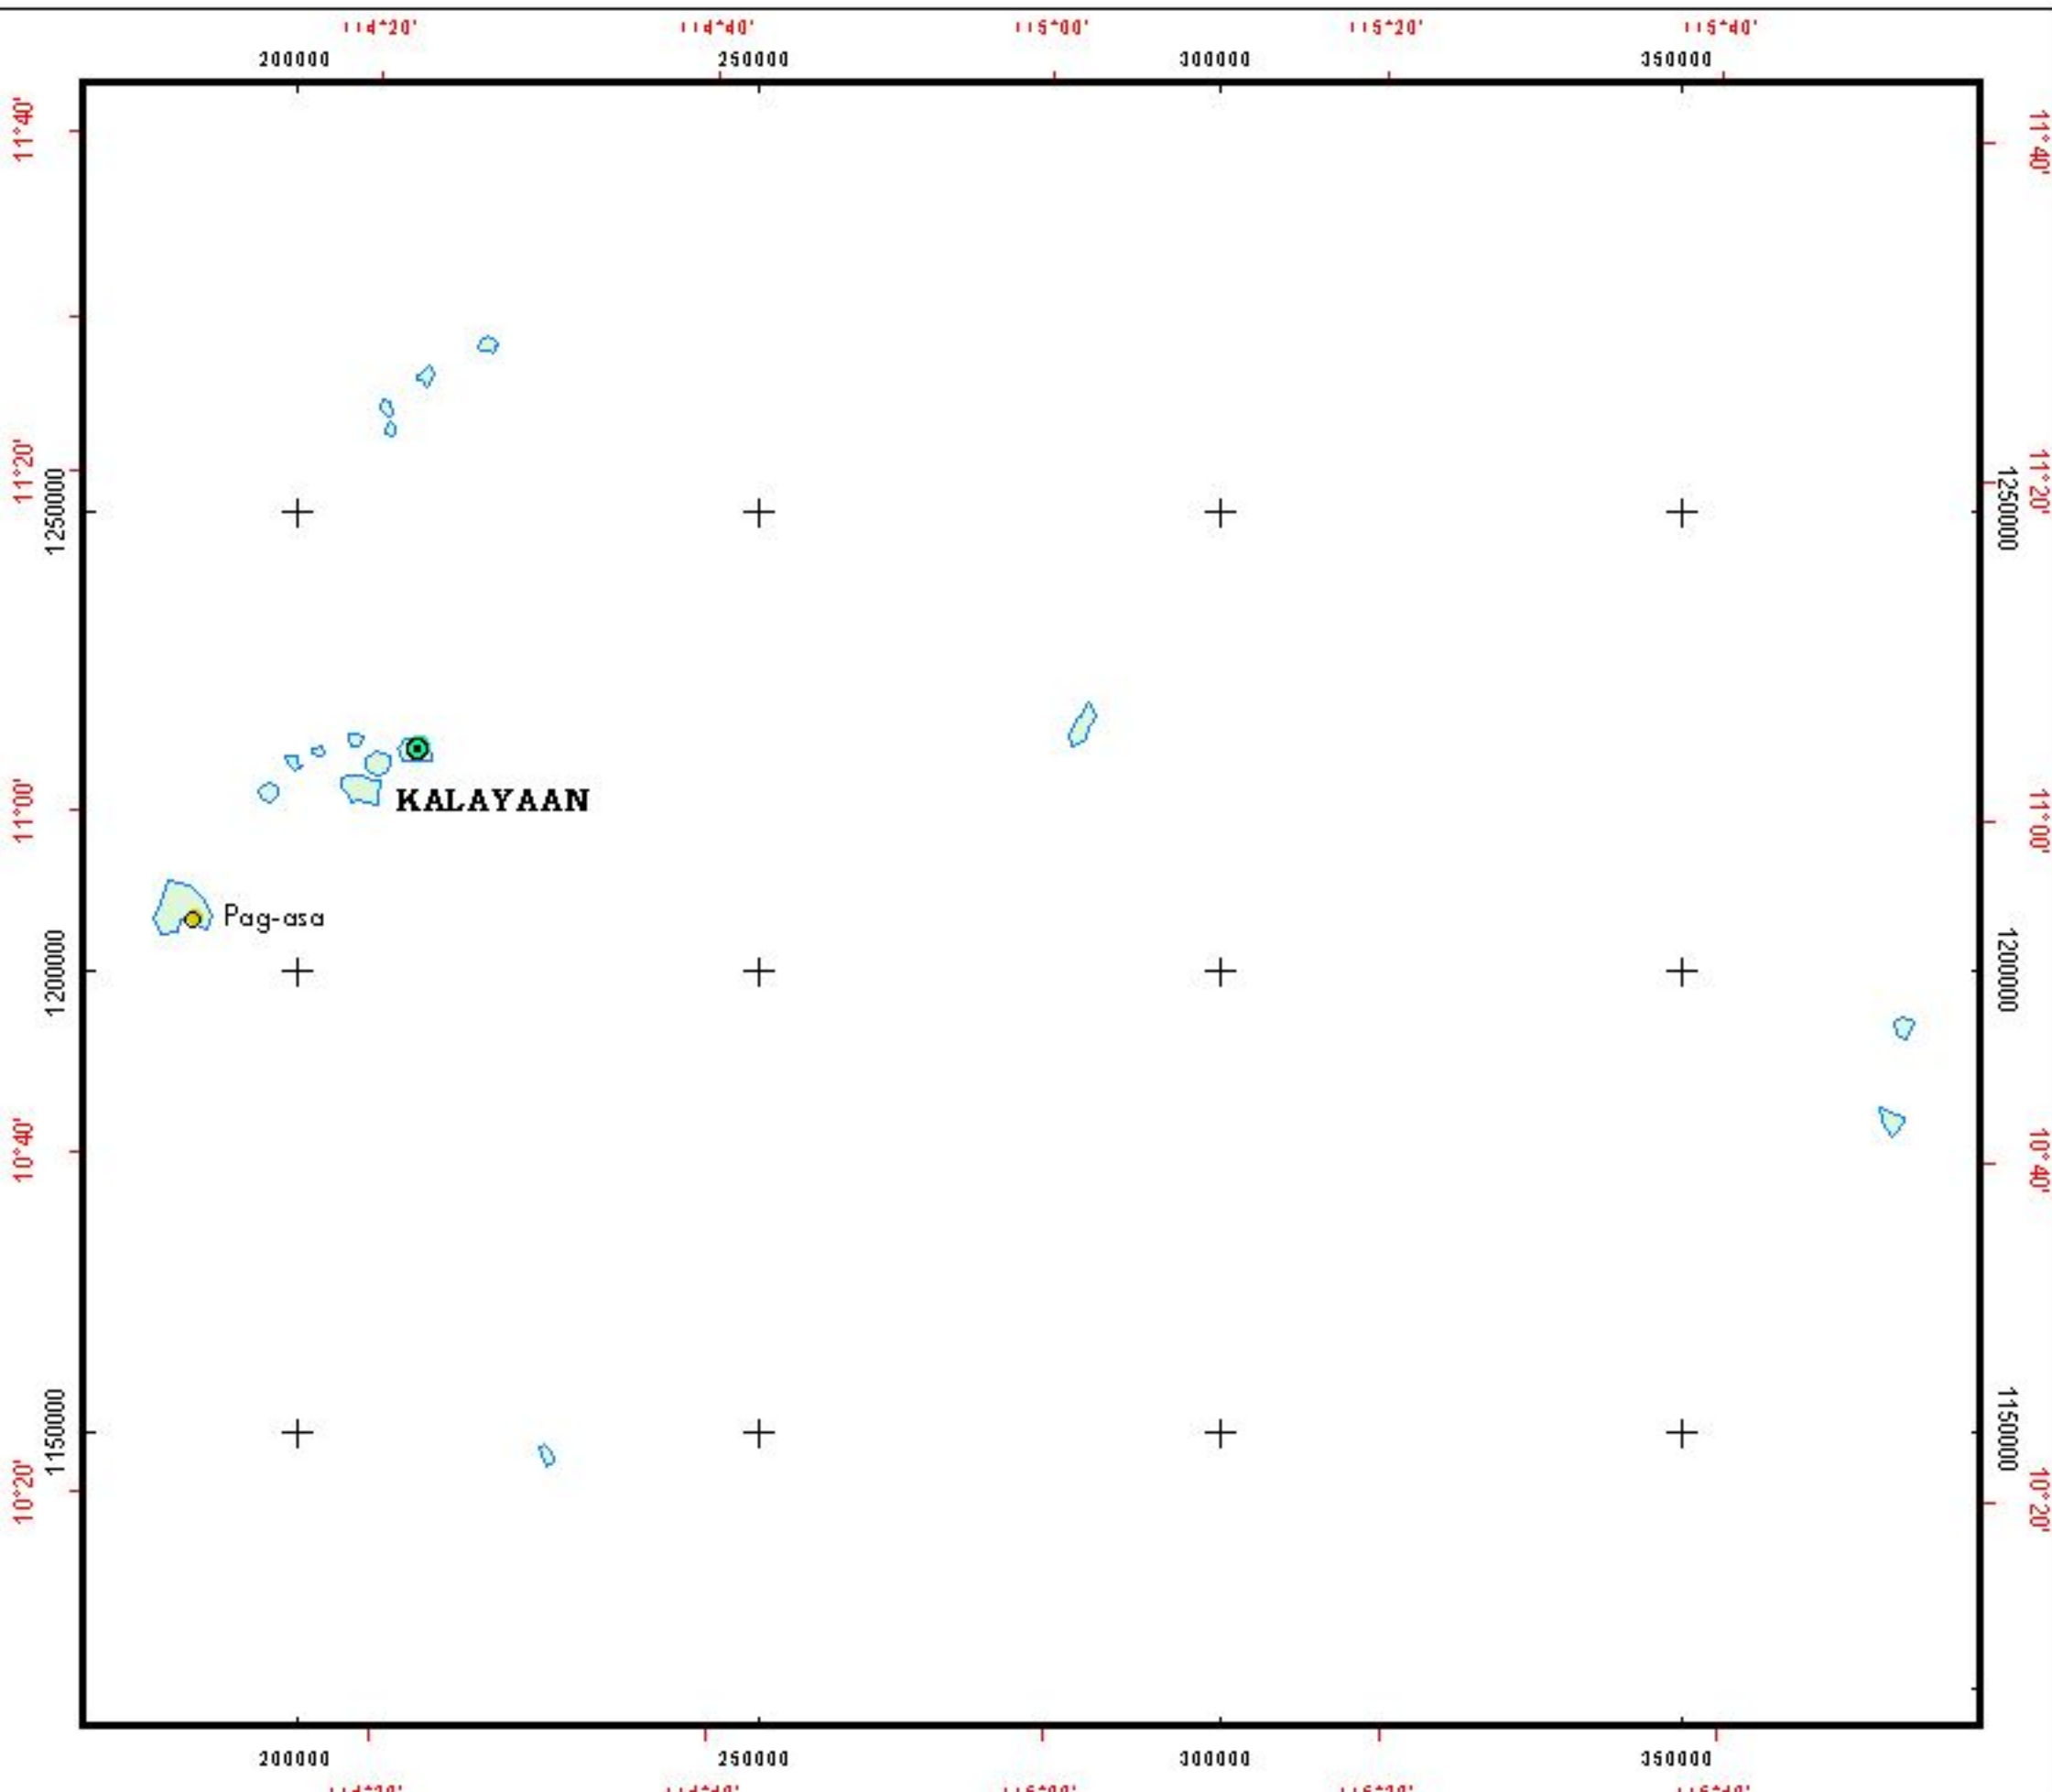

SCALE 1:1,000,000

MUNICIPALITY OF KALAYAAN

# MUNICIPALITY OF KALAYAAN

Universal Transverse Mercator (UTM) Projection  
 Clarke 1866 Spheroid, Luzon (Philippines) Datum, Zone 50

### LEGEND :

-  Municipal Point
-  Barangay Point
-  Coastline
-  River

**SOURCES:**  
 Administrative boundaries from PRDO, LMB, Provincial Assessor's Office, and TDO of Municipalities  
 Rivers from NAMRIA Topographic Maps, scale 1:50,000  
 Roads from RTFP GPS Survey (March 2012) and PRDO

This map is not an authority on administrative boundaries.  
 users noting errors are requested to notify the GIS Unit  
 of the Provincial Administrator's Office, Capitol, Palawan.